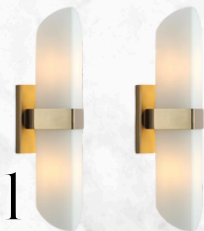

from Wayfair

ROBYNSTUDIOS.COM

from Anthropologie

- 1 | [Glam Wall Sconces](#)
- 2 | [Brass Rimmed Accent Mirror](#)
- 3 | [Deep Green Embossed Dresser](#)

HOTEL LUXE

INSIDER'S EDIT 4

- 4 | [Patterned Velvet Drapes](#)
- 5 | [Tailored Designer Knob Sideboard](#)

ECONOMIZE

INVEST

INVEST

ECONOMIZE

- 6 | [Glistening Green Chandelier - from Lumens](#)

from Anthropologie

- 7 | [Tailored Designer Knob Dresser](#)

- 8 | [Bold Geometrics Designer Wallpaper](#)