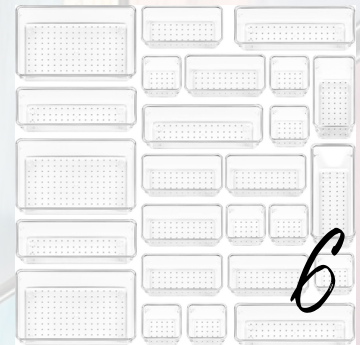

HOTEL LUXE EFFECT™ AMAZON *Finds*

VOL.
2

- 1 | [Felt Purse Organizer - Under \\$30](#)
- 2 | [Extra Deep King Cooling Sheet & Pillowcase Set - Under \\$70](#)
- 3 | [Set of 4 Hard Shell Eyeglass Cases - Under \\$20](#)
- 4 | [Premium Silk Pillowcase with Zipper - Under \\$15](#)
- 5 | [White Ceramic Lamp Set - Under \\$100](#)
- 6 | [25-Piece Drawer Organizer Set - Under \\$25](#)
- 7 | [Cooling King Sheet Set - Under \\$25](#)
- 8 | [Set of 4 Designer Magazine File Boxes - Under \\$35](#)
- 9 | [10-piece Matte Black Bathroom Wall Accessories - Under \\$80](#)
- 10 | [Ninja Drip Pod Combo Coffee Maker with Frother - Under \\$230](#)